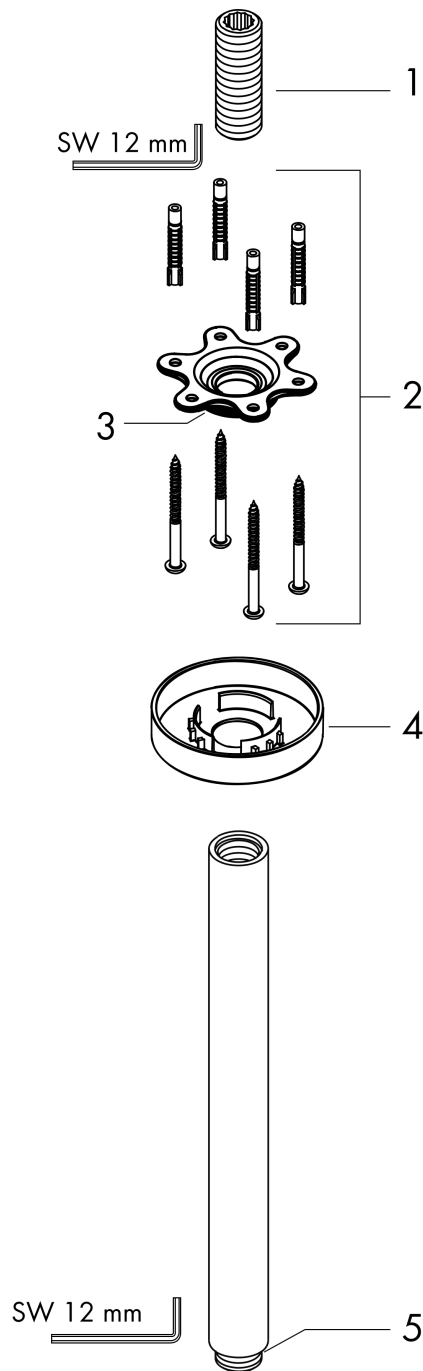

Ceiling connector S 30 cm

Surfaces: **Matt White** Article Number: **27389700**

Description

product features

- length: 300 mm
- shaft \varnothing : 27 mm
- installation type: exposed installation
- material: brass
- connection thread G $\frac{1}{2}$
- connection dimension DN15

Design awards

Product image

Scale drawing

Ceiling connector S 30 cm

Surfaces: **Matt White** Article Number: **27389700**

Exploded Drawing

Year of production: >12/20

Ceiling connector S 30 cm

Surfaces: **Matt White** Article Number: **27389700**

Spare part list

Year of production: >12/20

Pos.	Description	Article Number	Price	PU
1	connecting thread	95188000	-	1
2	mounting kit	95208000	-	1
3	O-ring 34x2	98383000	-	1
4	O-ring 16x2	98133000	-	1
5	escutcheon Ø 80 mm	92122700	-	1