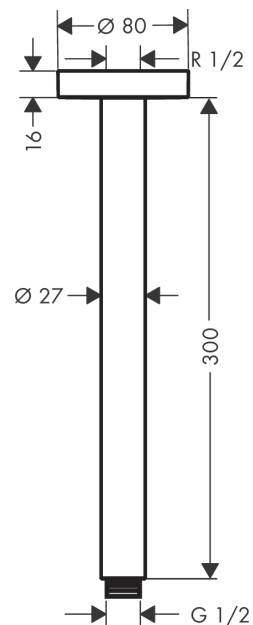

Ceiling connector S 30 cm

Surfaces: **Matt White** Article Number: **27389700**

Description

product features

- length: 300 mm
- shaft \varnothing : 27 mm
- installation type: exposed installation
- material: brass
- connection thread G $\frac{1}{2}$
- connection dimension DN15

Design awards

Product image

Scale drawing

Ceiling connector S 30 cm

Surfaces: **Matt White** Article Number: **27389700**

Exploded Drawing

Year of production: >12/20

Ceiling connector S 30 cm

Surfaces: **Matt White** Article Number: **27389700**

Spare part list

Year of production: >12/20

Pos.	Description	Article Number	Price	PU
1	connecting thread	95188000	-	1
2	mounting kit	95208000	-	1
3	O-ring 34x2	98383000	-	1
4	O-ring 16x2	98133000	-	1
5	escutcheon Ø 80 mm	92122700	-	1